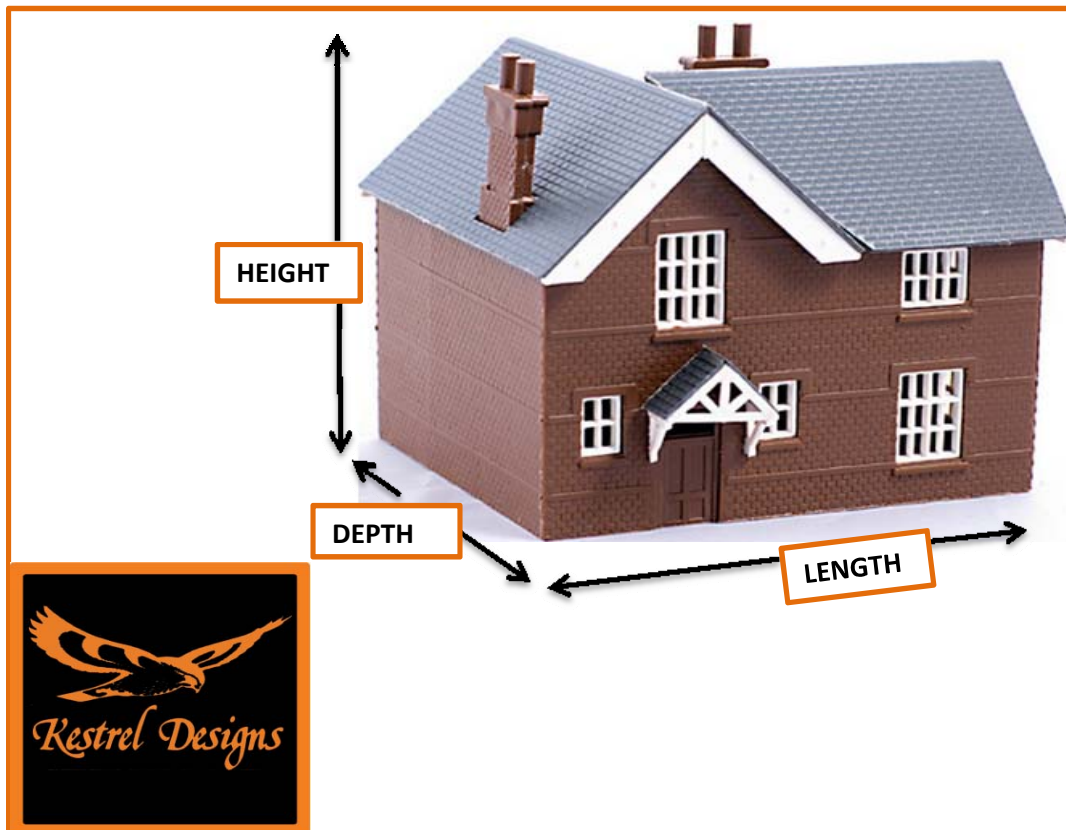

GMKD37	87mm	80mm	60mm
GMKD38	109mm	69mm	45mm
GMKD39	90mm	55mm	38mm
GMKD40	104mm	52mm	44mm
GMKD41	113mm	50mm	11mm
GMKD42	54mm	50mm	11mm
GMKD43	143mm	59mm	52mm
GMKD1000	283mm	79mm	70mm
GMKD1001	277mm	115mm	124mm
GMKD2000	Please See Kits KD8, KD12 and KD24		
GMKD2001	Please See Kits KD7, KD25 and KD26		
GMKD2002	Please See Kits KD2, KD4 and KD32		
GMKD2003	Please See Kits KD34, KD35, KD36 and KD37		

The Online Home of **The Engine Shed**
GAUGEMASTER.com